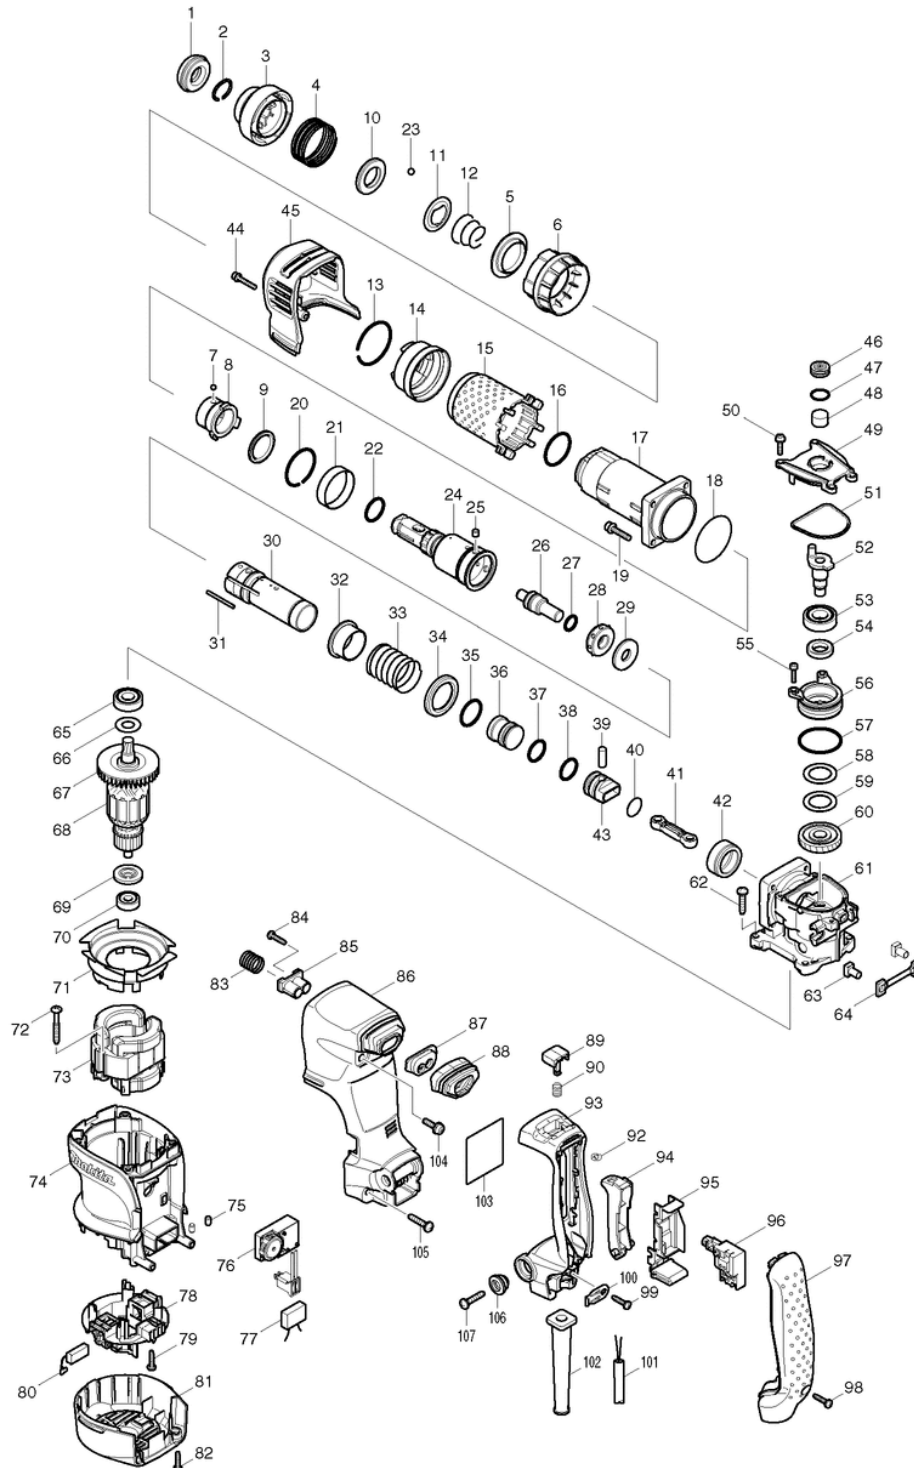

Makita Service Information / Model: HK1820