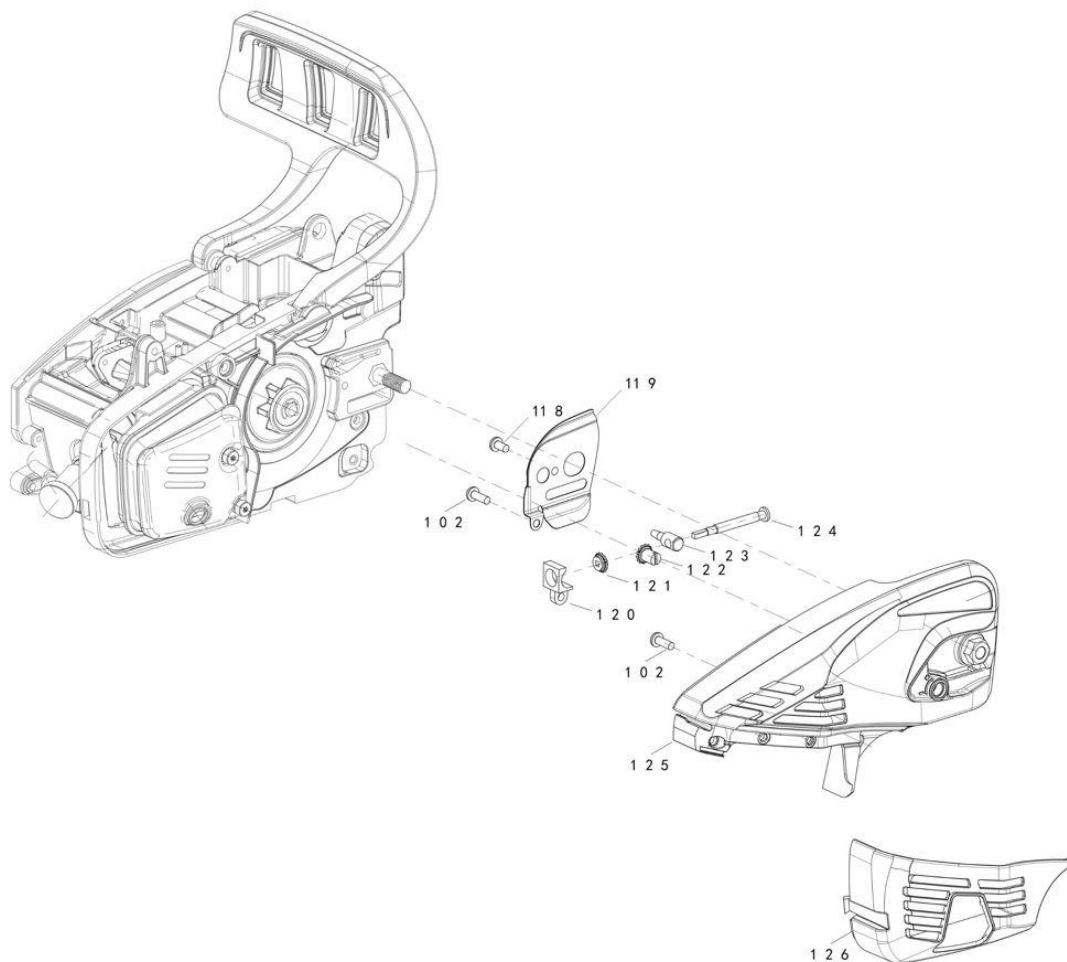

Nr.crt	Denumire produs	Product name	Cod comanda
106	surub	screw M5*45	psrm280-1-106
107	clapeta soc	air filter pressing plate	psrm280-1-107
108	surub fluture	Air filter lock	psrm280-1-108
109	saiba	Air filter lock washer	psrm280-1-109
110	capac filtru aer	air filter	psrm280-1-110
111	filtru aer	air filter felt	psrm280-1-111
112	suport filtru	air filter base	psrm280-1-112
113	carburator	carburetor	psrm280-1-113
114	soc	choke knob	psrm280-1-114
115	inel	support ring	psrm280-1-115
116	tub racord	intake-tube	psrm280-1-116
117	garnitura	intake-tube sealing gasket	psrm280-1-117