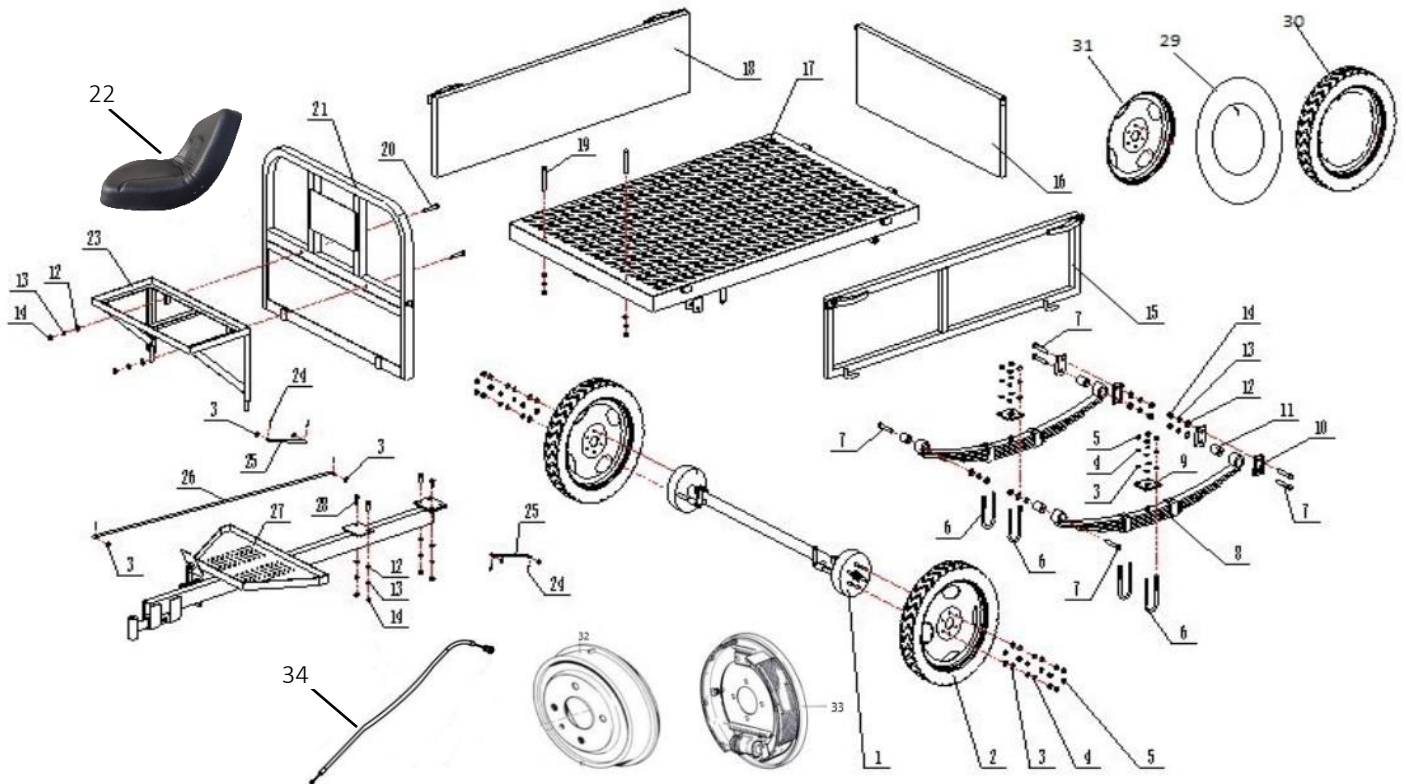

## Documentatie tehnica remorca 550kg

Nr.crt	Deminire produs	Product name	Cod comanda
1	ax spate cu 6 prezoane	rear-axle 6 studs	psrm550-1
1a	ax spate cu 4 prezoane	rear-axle 4 studs	psrm550-1a
2	roti	wheel	psrm450-2
3	saiba 8	plate washer 8	psrm450-3
4	grower 8	spring washer 8	psrm450-4
5	piulita m8	nut m8	psrm450-5
6	surub u m8	u-shaped bolt m8	psrm450-6
7	surub m12x70	bolt m12x70	psrm450-7
8	ansamblu arc	plate spring assy	psrm450-8
9	placa blocare arc	lock block for plate spring	psrm450-9
10	placa legatura arc	link block for plate spring	psrm450-10
11	manson	rubber lining	psrm450-11
12	saiba 10	plate washer 10	psrm450-12
13	grower 10	spring washer 10	psrm450-13

## Documentatie tehnică

14	piulita m10	nut m10	psrm450-14
15	usa laterala stanga	side door- left	psrm550-15
16	usa spate	back door	psrm550-16
17	platforma	baseboard	psrm550-17
18	usa laterala dreapta	side door-right	psrm550-18
19	surub m10x80	bolt m10x80	psrm450-19
20	surub m10x60	bolt m10x60	psrm450-20
21	spatar	backrest	psrm550-21
22	scaun	seat	psrm550.2020-22
23	cadru scaun	seat frame	psrm450-23
24	pana	cotter	psrm450-24
25	parghie frana	the brake sub-lever	psrm450-25
26	parghie principala frana	the brake main-lever	psrm450-26
27	ansamblu cadru	car body connection frame assembly	psrm450-27
28	surub	screw	psrm450-28
29	camera 400x12	inner tube 400x12	psrm450-29
29a	camera 450x12 (model 2020)	inner tube 450x12 (model 2020)	psrm550-0003
30	anelopa 400x12	outer rubber tyre 400x12	psrm450-30
30a	anelopa 450x12 (model 2020)	outer rubber tyre 450x12 (model 2020)	psrm550-0004
31	janta cu 6 prezoane	rim 6 studs	psrm450-31
31a	janta cu 4 prezoane	rim 4 studs	psrm450-31a
32	tambur	brake drum	psrm450-32
33	set saboti	brake shoes	psrm450-33
34	cablu frana	brake cable	psrm450-34