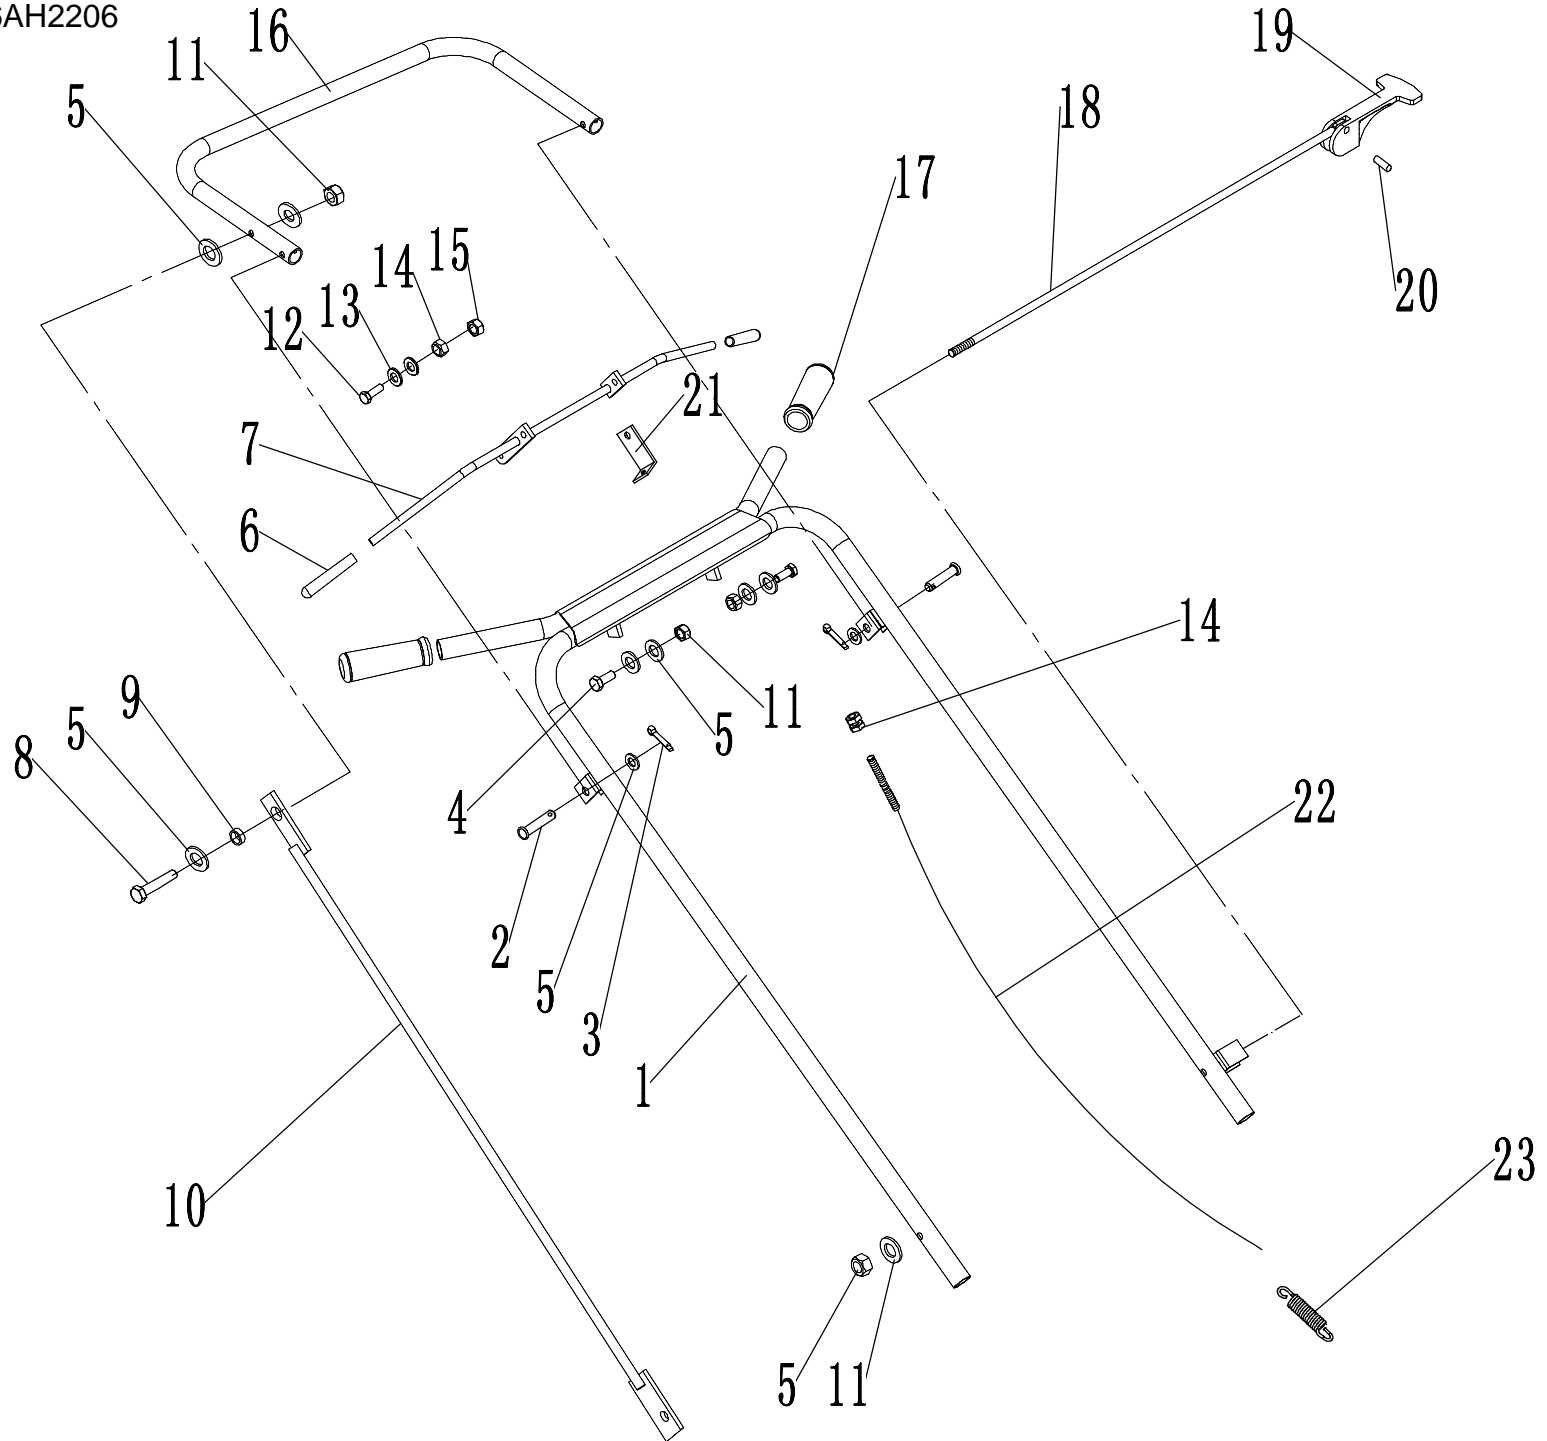

Model:WB456AH
Service code:WB456AH2206
Big pulley

4 Big pulley		
No.	ID Zboží	Název
1	0107008025	Bolt - M8*25
2	PFLSA204	Bearing
3	0203008000	Lock nut - M8
4	45A0212010/04	Small sprocket
5	45A0225010	Chain
6	45A0210010/04	Pulley shaft
7	1101006030	Key
8	1101006025	Key
9	45A0211010/04	Big pulley
10	0303008000	Big flat washer - M8
11	0401008000	Spring washer - M8
12	0101008020A	Bolt - M8*20
13	45A0224010	Belt
14	0301008000	Flat washer - M8

Model:WB456AH
Service code:WB456AH2206
Forks Group

5 Forks Group		
No.	ID Zboží	Název
1	0107008020	Bolt - M9*20
2	PFLSA205	Bearing
3	0203008000	Lock nut - M8
4	45A0202000	Forks Group
5	51A0406010/22	Fork
6	0101008040	Bolt - M8*40
7	1101006025	Key
8	45A0203010/04	Sprock 3
9	0103008016	Screw - M8*16
10	0301008000	Flat washer - M8

Model:WB456AH
Service code:WB456AH2206
Tensioner part

6 Tensioner part		
No.	ID Zboží	Název
1	0103010060	Screw - M10*60
2	46R0129010/04	Tensioner pulley
3	6000ZZ	Bearing
4	51A0126010/02	Spacer 1
5	0901026000	Circlip
6	46R0130010/02	Spacer 2
7	0203010000	Lock nut - M10
8	51A0322011	S-shaped hook
9	45A0213010/22	Tensioner pulley bracket
10	0301010000	Flat washer -M10
11	0101010080	Bolt - M10*80

Model:WB456AH
Service code:WB456AH2206
Handle and controls

7 Handle and controls		
No.	ID Zboží	Název
1	45A0318010	Big handle
2	0801008035	Pin axle
3	5320333010	Rod circlip
4	0101008025	Bolt - M8*25
5	0301008000	Flat washer
6	45A0329010	Small handle sheath
7	45A0326010	Small handle
8	0101008045	Bolt - M8*45
9	45A0311010	Spacer 1
10	45A0316010	Drawbar
11	0202008000	Lock nut - M8
12	0101005025	Bolt - M5*25
13	0301005000	Flat washer - M5
14	0201005000	Nut - M5
15	0202005000	Lock nut - M5
16	45A0332010	Upper handle
17	45A0323010	Big handle sheath
18	45A0336010	Lock rod
19	45A0337010	Grip
20	0701006016	Elastic pin
21	45A0334010	Cable hook
22	45A0335010	Tensioner cable
23	45A0333010	Tensioner spring