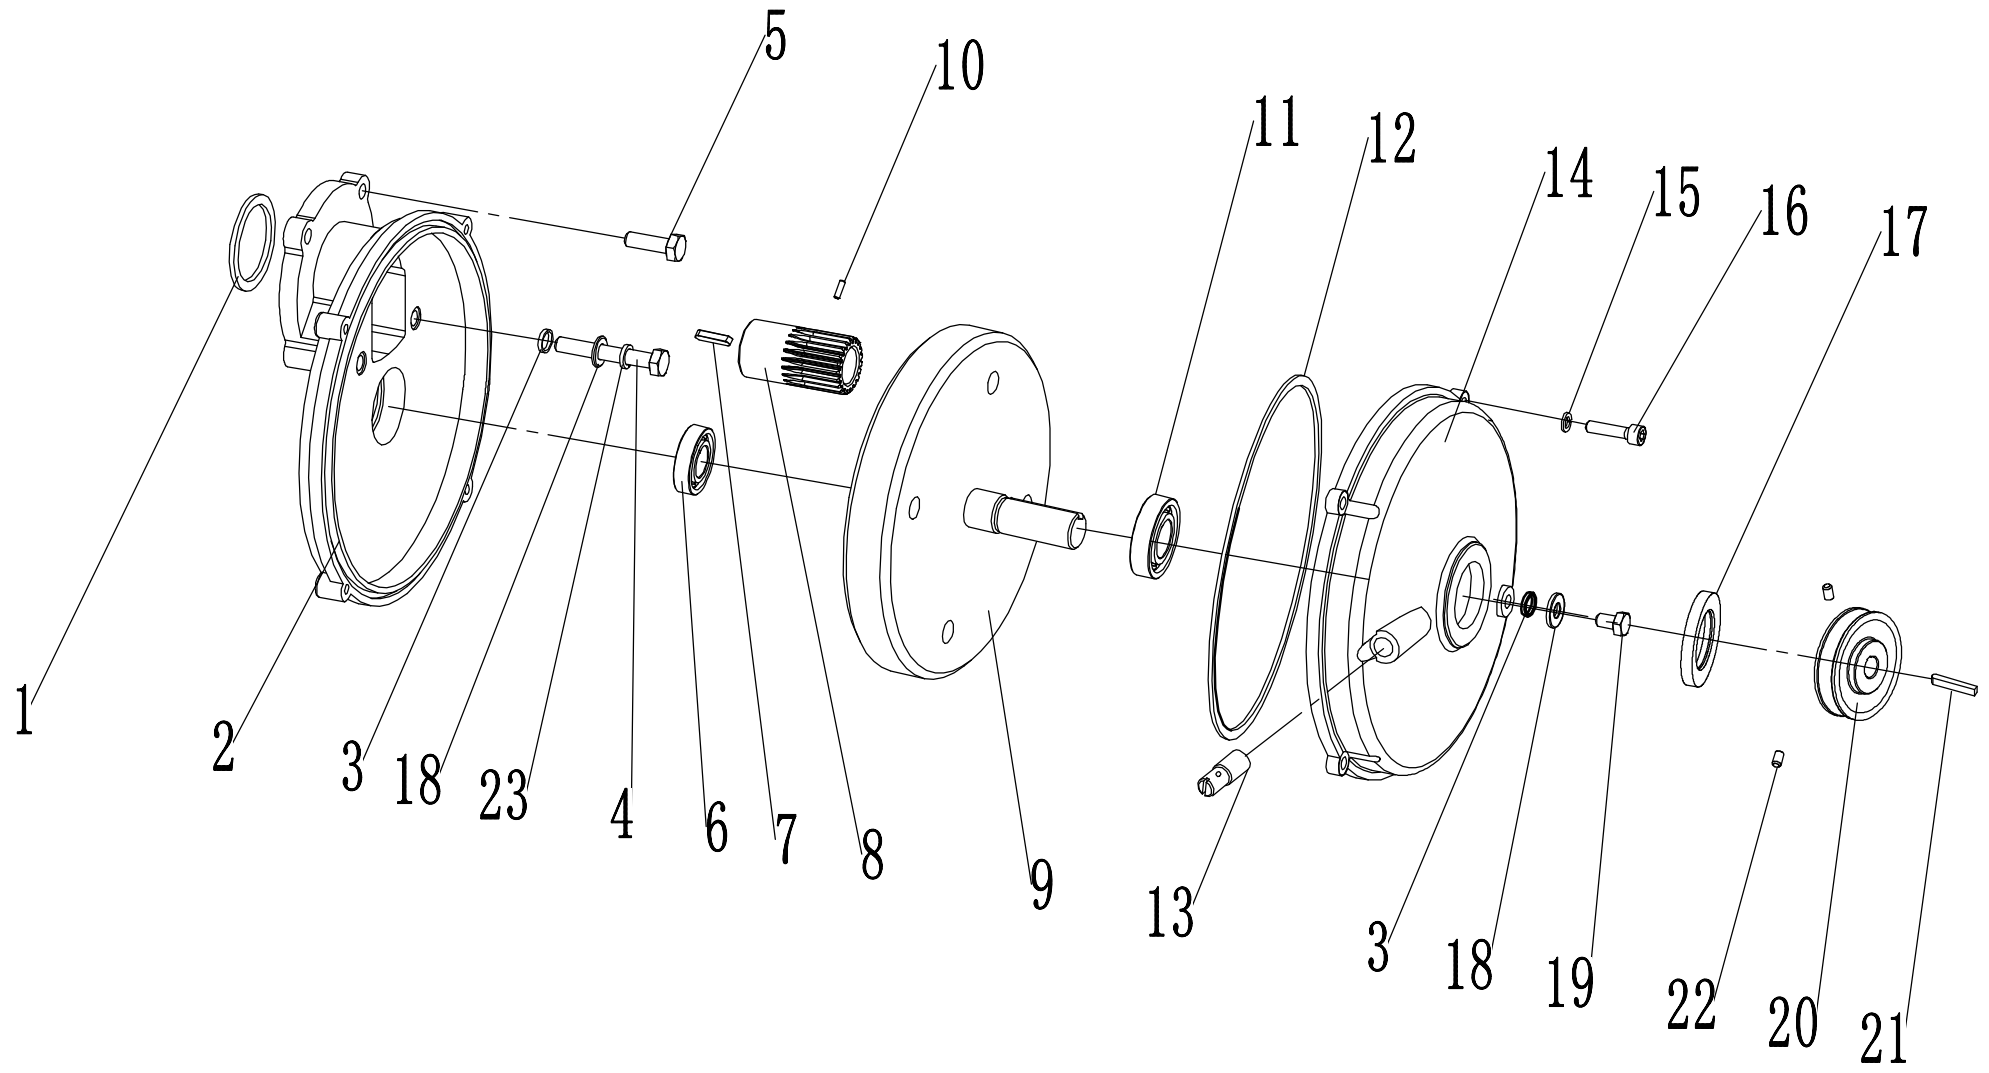

Model:WB456AH
Service code:WB456AH2206
Gearbox part

8 Gearbox part		
No.	ID Zboží	Název
1	1401040003	O-sealing ring
2	51A0607010	Gearbox back cover
3	1401009002	O-sealing ring
4	45A0340010	Bolt - 5/16-24*50
5	40R0109012	Bolt - 5/16-24*19.05
6	6203-2RS	Bearing
7	1101005020	Key
8	51A0608020	Small gear
9	51A0602010	Inner gear
10	0105006006	Screw - M6*6
11	6204-2RS	Bearing
12	1401180003	O-sealing ring
13	51A0609010	Screw
14	51A0606010	Gearbox front cover
15	0401006000	Spring washer - M6
16	0103006025	Bolt - M6*25
17	1501020035	Sealing ring
18	0301008000	Flat washer - M8
19	0101008012	Bolt
20	45A0223010	Small pulley
21	1101005035	Key
22	0105008016	Screw - M8*16
23	0401008000	Spring washer - M8