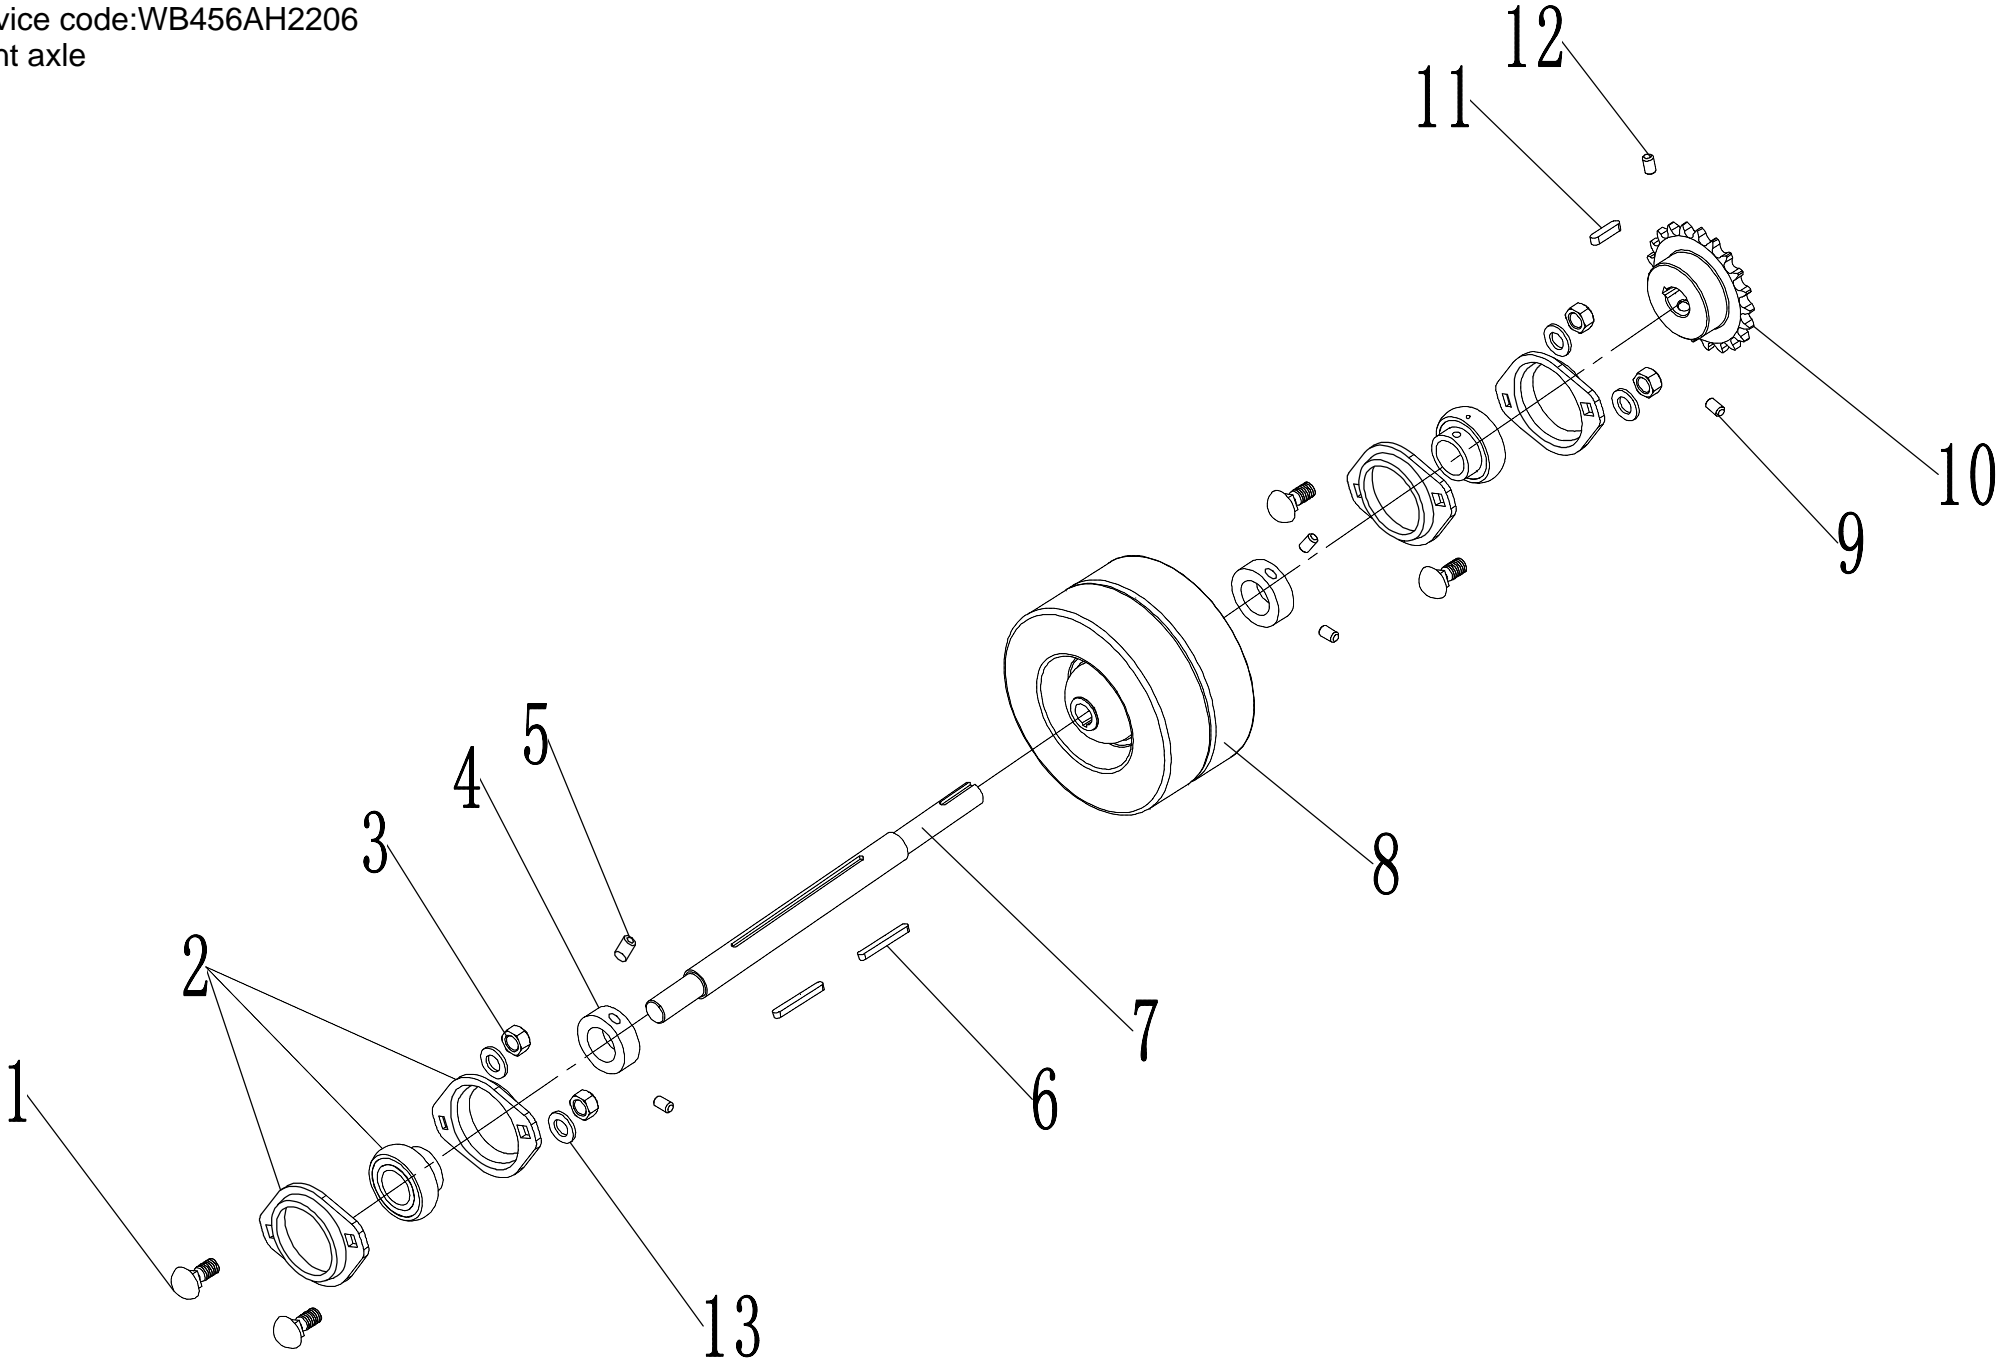

Model:WB456AH
Service code:WB456AH2206
Front axle

3 Front axle		
No.	ID Zboží	Název
1	0107008025	Bolt - M8*25
2	PFLSA204	Bearing
3	0203008000	Lock nut - M8
4	45A0208010/02	Retaining ring
5	0103008008	Screw - M8*8
6	1101006060	Key
7	45A0205010/04	Front axle
8	51A0203010A	Front wheel component
9	0103008020	Screw - M8*20
10	45A0209010/04	Sprocket 2
11	1101006025	Key
12	0103008016	Screw - M8*16
13	0301008000	Flat washer - M8