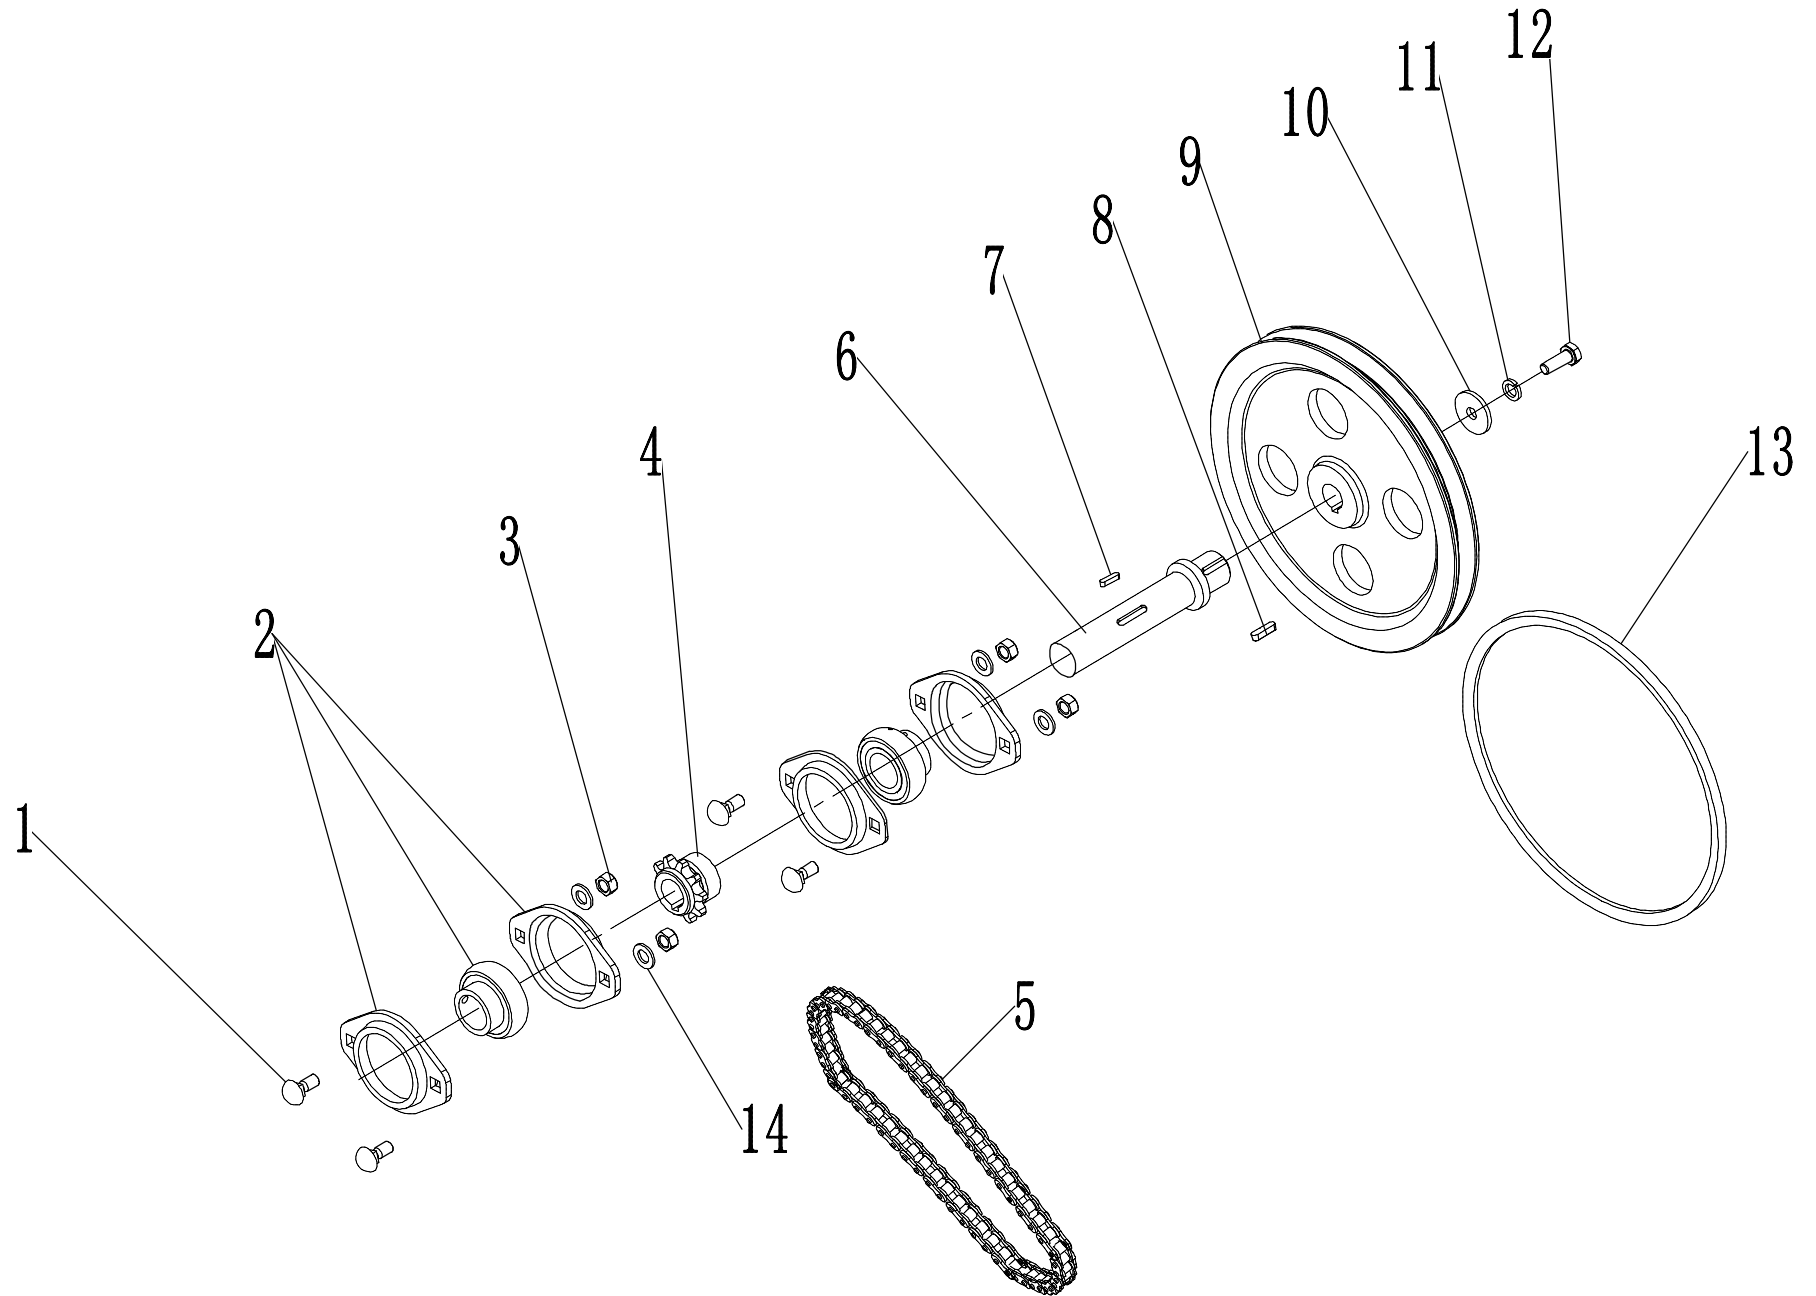

Model:WB456AH
Service code:WB456AH2206
Main body

2 Main body		
No.	ID Zboží	Název
1	45A0101010B1/49	Chassis
2	45A0222010	Limiter
3	45A0339010/03	Spacer
4	0101010050	Bolt - M10*50
5	45A0301010	Spring
6	45A0302010/22	Wheel Bracket
7	45A0308010	Wheel Bolt - M14*96
8	45A0309010	Wheel
9	0202010000	Lock Nut - M10
10	0301010000	Flat washer - M10
11	45A0338010/02	Spacer 2
12	0203014000	Lock Nut - M14
13	0108010030	Screw - M10*30
14	45A0310010/22	Linkage rod
15	45A0311010/02	Spacer 1
16	0202008000	Lock Nut - M8
17	0301008000	Flat washer - M8
18	0101008035	Bolt - M8*35
19	45A0312010/22	Press rod bracket
20	0101010040	Bolt - M10*40
21	0302010000	Big flat washer - M10
22	0101008040	Bolt - M8*40
23	0201008000	Nut - M8
24	45A0216010/22	Tensioner bracket
25	0101010100	Bolt - M10*100
26	0901030000	Circlip
27	6200-2RS	Bearing
28	51A0137010/02	Tensioner Sprocket
29	46R0130010/02	Spacer 2
30	45A0128010/22	Counterweight
31	45A0131010/22	Counterweight pressing plate
32	0101008020	Bolt -M8*25
33	0401008000	Spring washer
34	45A0132010B1/49	Belt cover
35	0120010035	Screw - M10*35
36	10CH1600000/02	Square washer - M10
37	0401010000	Spring washer - M10
38	0107008020	Bolt - M8*20
39	0203008000	Lock nut - M8

Model:WB456AH
Service code:WB456AH2206
Big pulley

4 Big pulley		
No.	ID Zboží	Název
1	0107008025	Bolt - M8*25
2	PFLSA204	Bearing
3	0203008000	Lock nut - M8
4	45A0212010/04	Small sprocket
5	45A0225010	Chain
6	45A0210010/04	Pulley shaft
7	1101006030	Key
8	1101006025	Key
9	45A0211010/04	Big pulley
10	0303008000	Big flat washer - M8
11	0401008000	Spring washer - M8
12	0101008020A	Bolt - M8*20
13	45A0224010	Belt
14	0301008000	Flat washer - M8