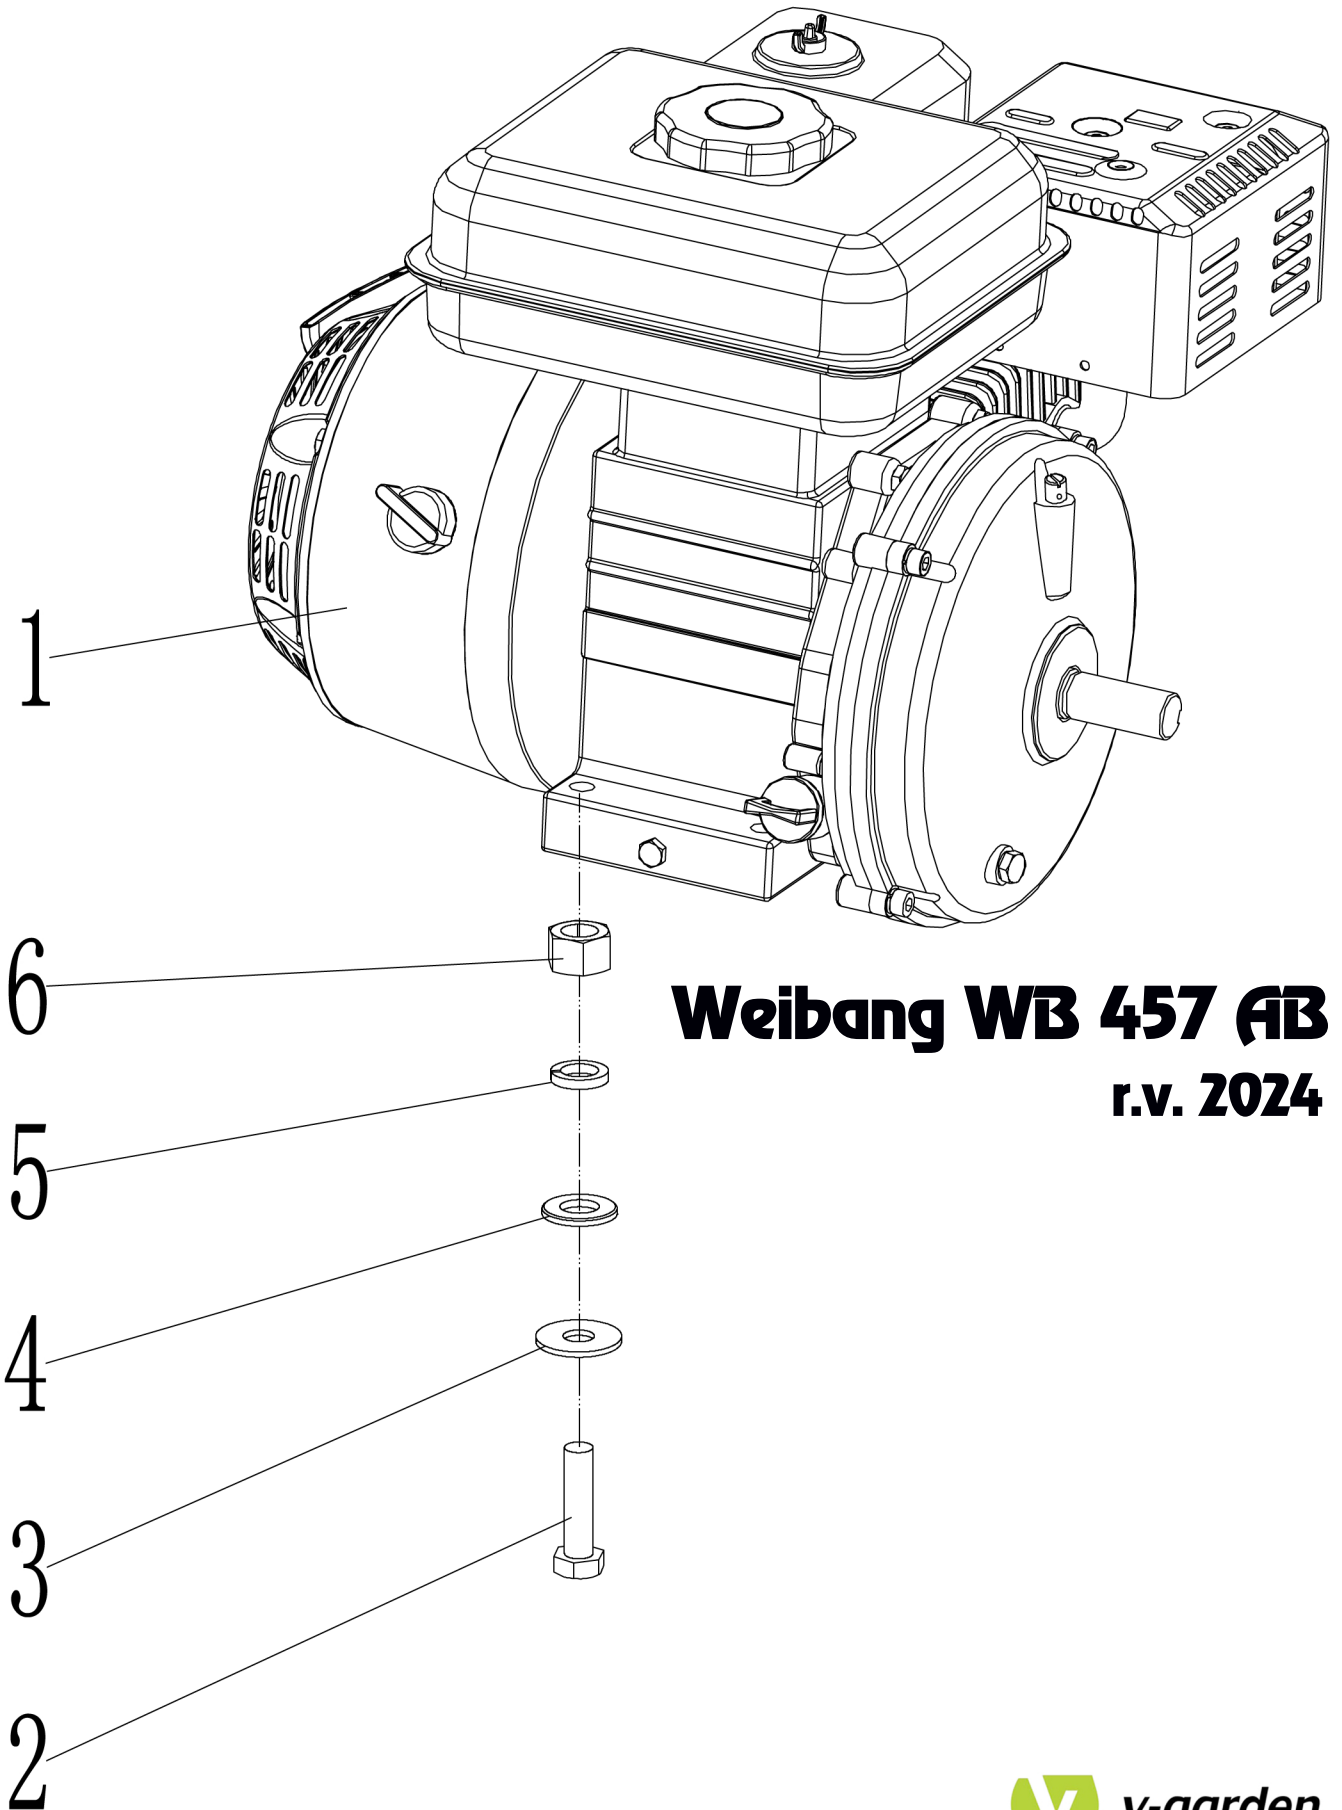

Model:WB456AH
Service code:WB456AH2206
Engine

Weibang WB 457 AB
r.v. 2024

1 Engine		
No.	ID Zboží	Název
1		Engine
2	0101008045	Bolt- M8*45
3	0303008000	Big flat washer - M8
4	0301008000	Flat washer - M8
5	0401008000	Spring washer - M8
6	0201008000	Nut - M8

Model:WB456AH
Service code:WB456AH2206
Main body

2 Main body		
No.	ID Zboží	Název
1	45A0101010B1/49	Chassis
2	45A0222010	Limiter
3	45A0339010/03	Spacer
4	0101010050	Bolt - M10*50
5	45A0301010	Spring
6	45A0302010/22	Wheel Bracket
7	45A0308010	Wheel Bolt - M14*96
8	45A0309010	Wheel
9	0202010000	Lock Nut - M10
10	0301010000	Flat washer - M10
11	45A0338010/02	Spacer 2
12	0203014000	Lock Nut - M14
13	0108010030	Screw - M10*30
14	45A0310010/22	Linkage rod
15	45A0311010/02	Spacer 1
16	0202008000	Lock Nut - M8
17	0301008000	Flat washer - M8
18	0101008035	Bolt - M8*35
19	45A0312010/22	Press rod bracket
20	0101010040	Bolt - M10*40
21	0302010000	Big flat washer - M10
22	0101008040	Bolt - M8*40
23	0201008000	Nut - M8
24	45A0216010/22	Tensioner bracket
25	0101010100	Bolt - M10*100
26	0901030000	Circlip
27	6200-2RS	Bearing
28	51A0137010/02	Tensioner Sprocket
29	46R0130010/02	Spacer 2
30	45A0128010/22	Counterweight
31	45A0131010/22	Counterweight pressing plate
32	0101008020	Bolt -M8*25
33	0401008000	Spring washer
34	45A0132010B1/49	Belt cover
35	0120010035	Screw - M10*35
36	10CH1600000/02	Square washer - M10
37	0401010000	Spring washer - M10
38	0107008020	Bolt - M8*20
39	0203008000	Lock nut - M8

Model:WB456AH
Service code:WB456AH2206
Front axle

3 Front axle		
No.	ID Zboží	Název
1	0107008025	Bolt - M8*25
2	PFLSA204	Bearing
3	0203008000	Lock nut - M8
4	45A0208010/02	Retaining ring
5	0103008008	Screw - M8*8
6	1101006060	Key
7	45A0205010/04	Front axle
8	51A0203010A	Front wheel component
9	0103008020	Screw - M8*20
10	45A0209010/04	Sprocket 2
11	1101006025	Key
12	0103008016	Screw - M8*16
13	0301008000	Flat washer - M8