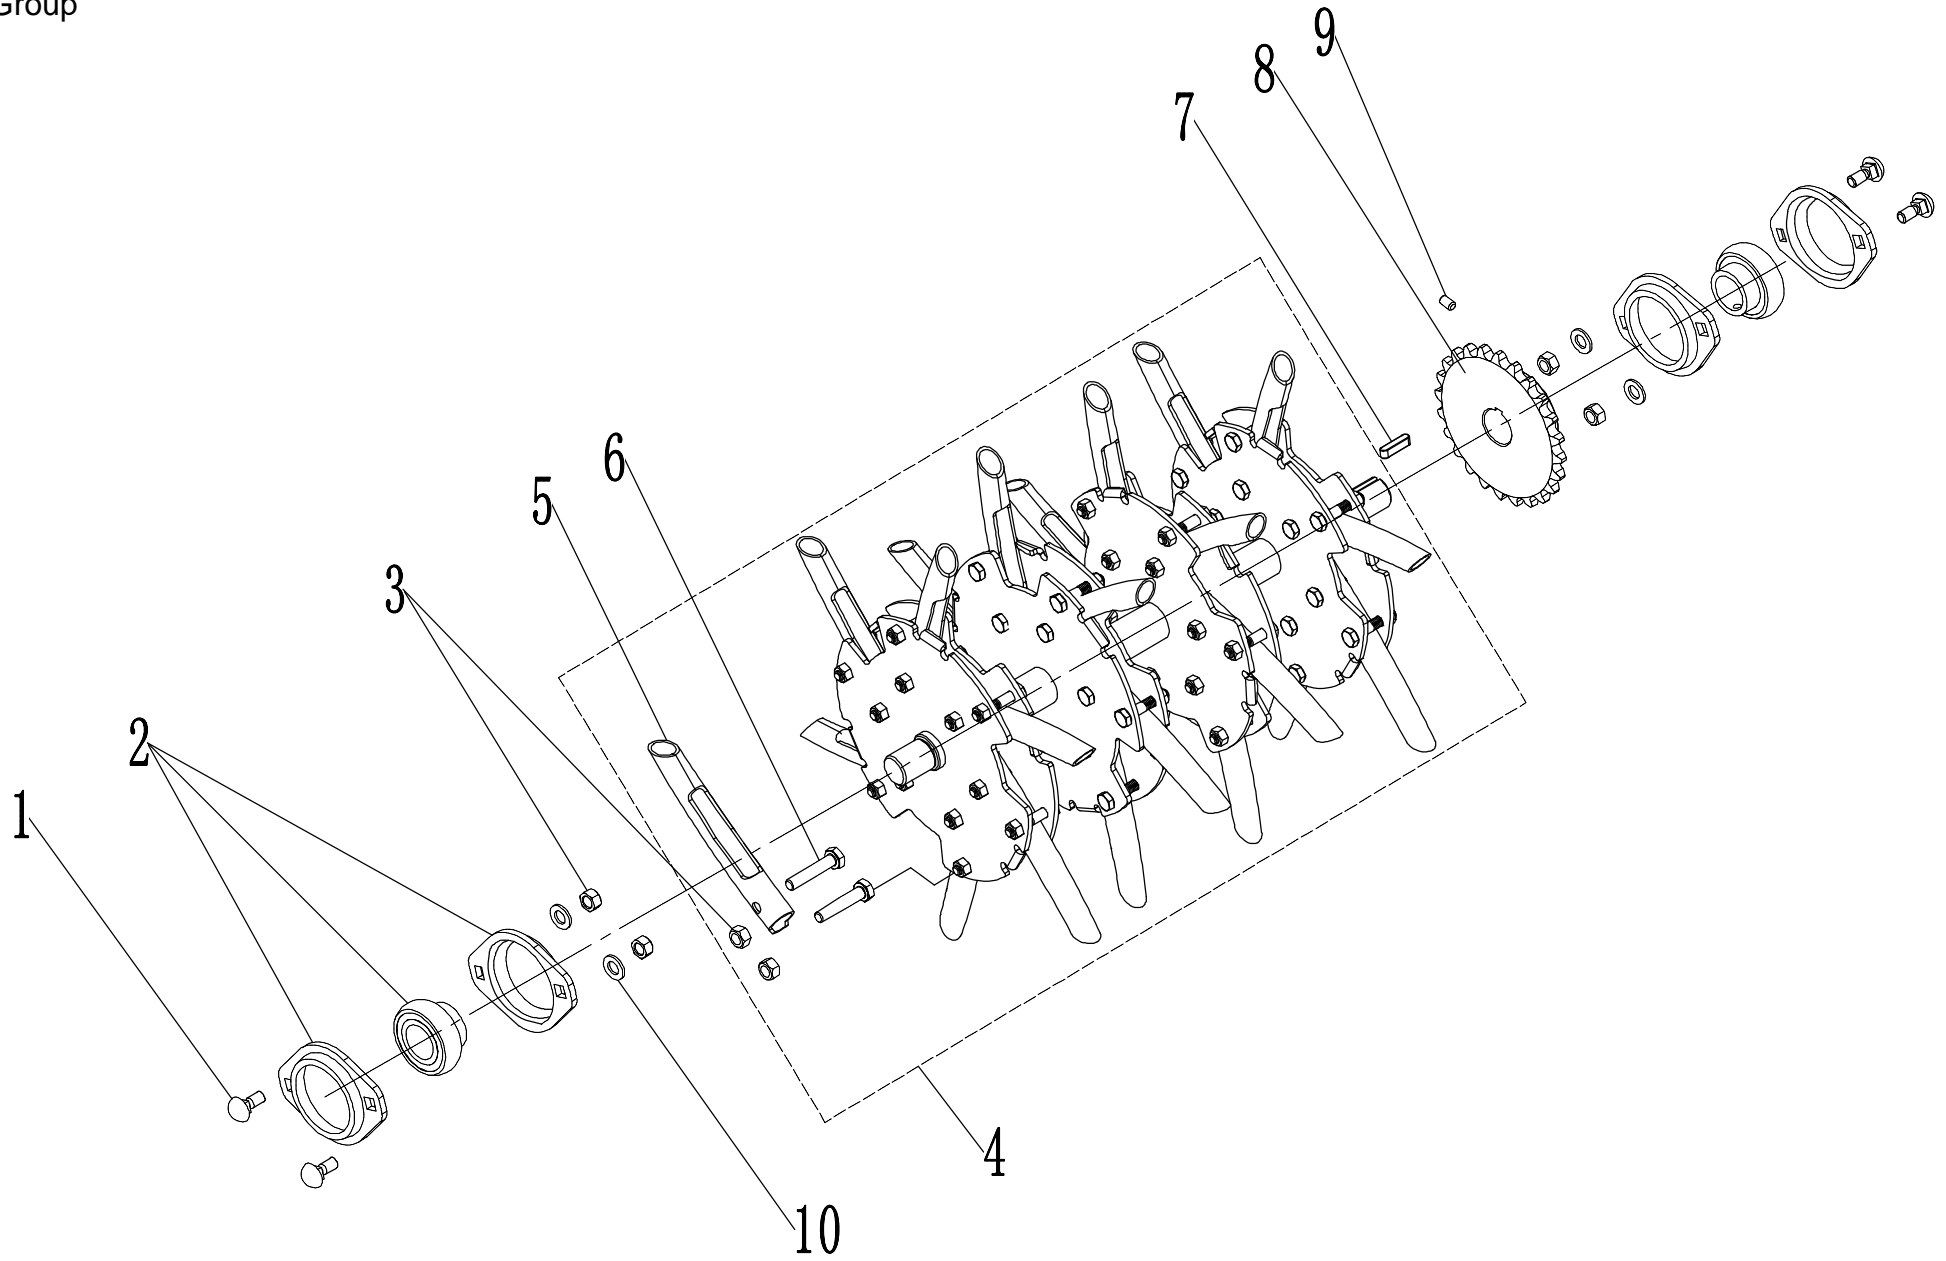

Model:WB456AH
Service code:WB456AH2206
Forks Group

5 Forks Group		
No.	ID Zboží	Název
1	0107008020	Bolt - M9*20
2	PFLSA205	Bearing
3	0203008000	Lock nut - M8
4	45A0202000	Forks Group
5	51A0406010/22	Fork
6	0101008040	Bolt - M8*40
7	1101006025	Key
8	45A0203010/04	Sprock 3
9	0103008016	Screw - M8*16
10	0301008000	Flat washer - M8