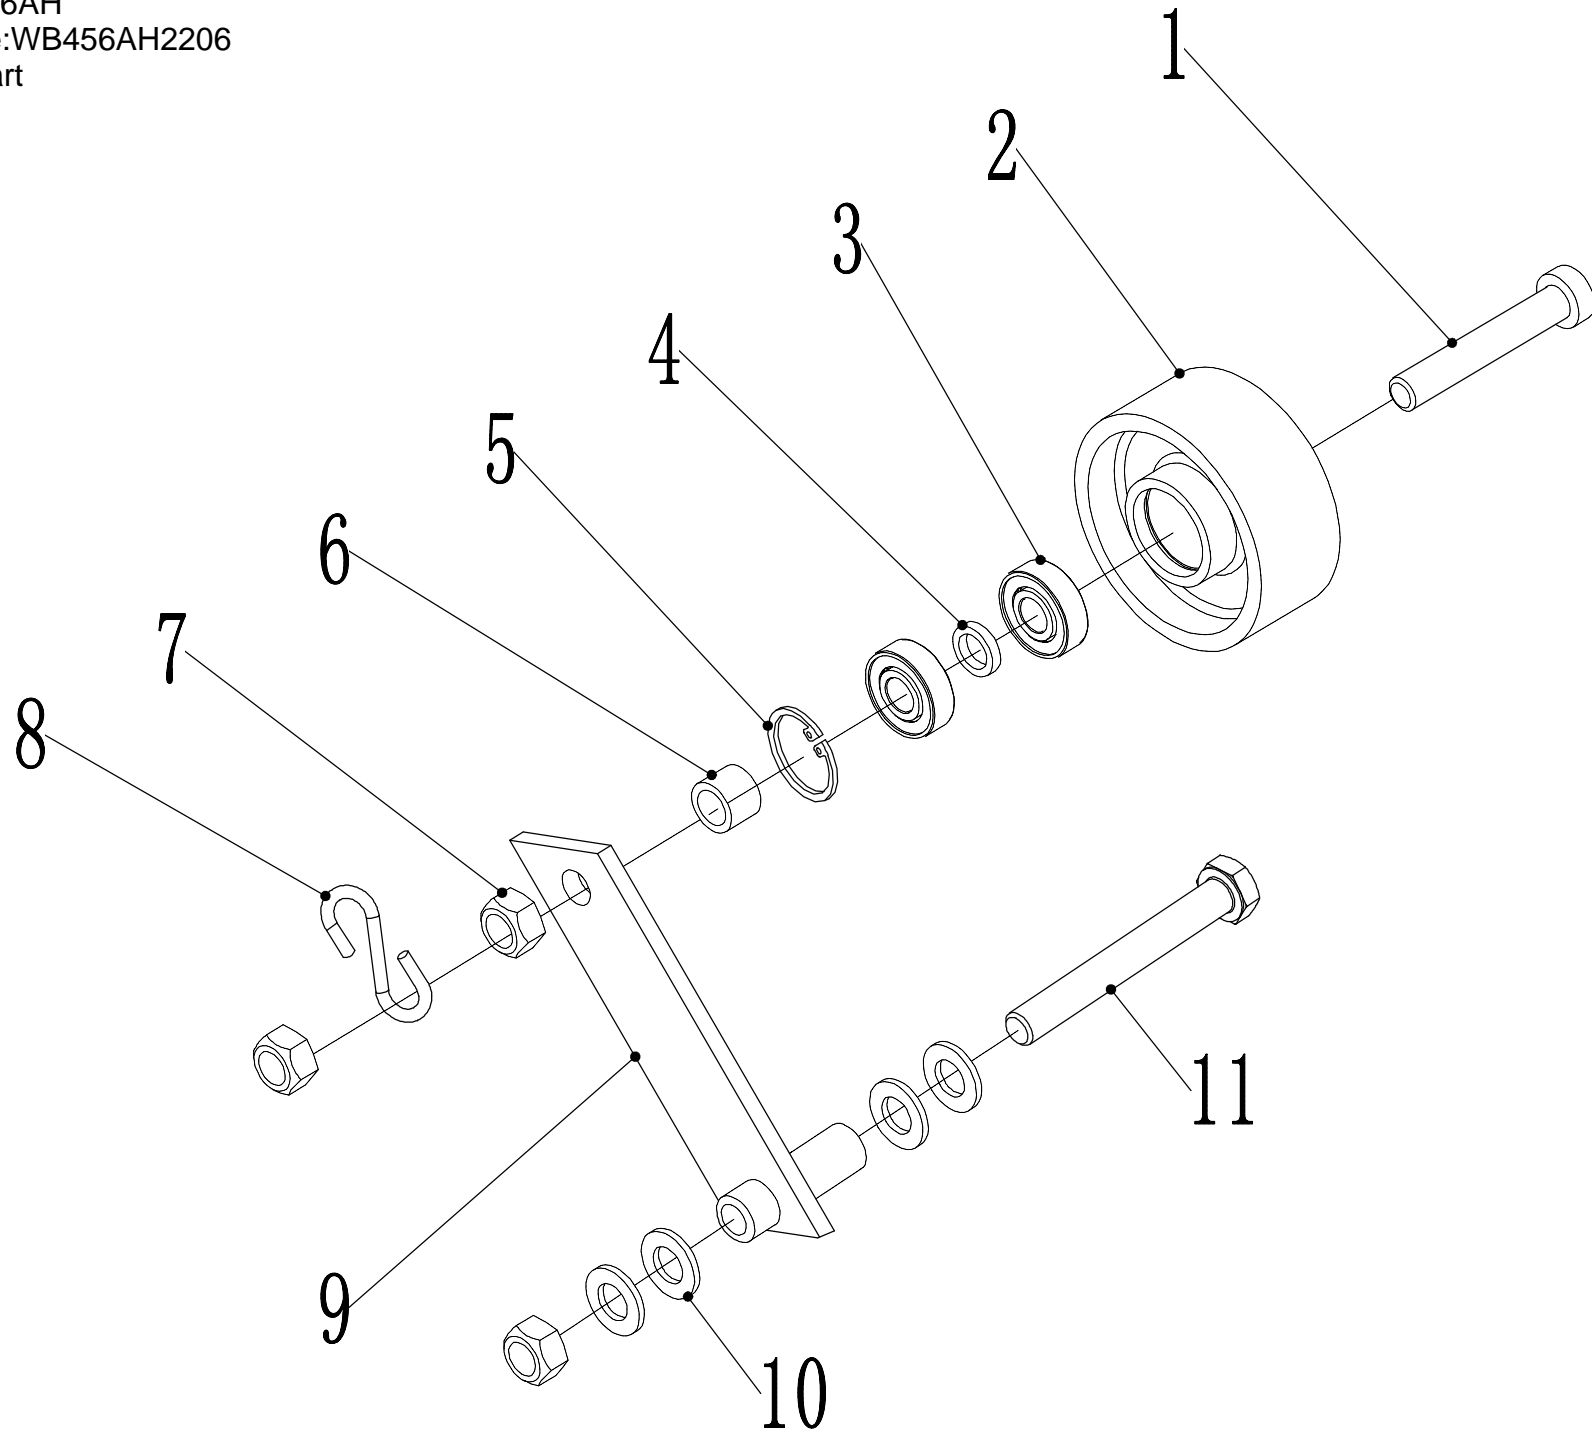

Model:WB456AH
Service code:WB456AH2206
Big pulley

4 Big pulley		
No.	ID Zboží	Název
1	0107008025	Bolt - M8*25
2	PFLSA204	Bearing
3	0203008000	Lock nut - M8
4	45A0212010/04	Small sprocket
5	45A0225010	Chain
6	45A0210010/04	Pulley shaft
7	1101006030	Key
8	1101006025	Key
9	45A0211010/04	Big pulley
10	0303008000	Big flat washer - M8
11	0401008000	Spring washer - M8
12	0101008020A	Bolt - M8*20
13	45A0224010	Belt
14	0301008000	Flat washer - M8

Model:WB456AH
Service code:WB456AH2206
Forks Group

5 Forks Group		
No.	ID Zboží	Název
1	0107008020	Bolt - M9*20
2	PFLSA205	Bearing
3	0203008000	Lock nut - M8
4	45A0202000	Forks Group
5	51A0406010/22	Fork
6	0101008040	Bolt - M8*40
7	1101006025	Key
8	45A0203010/04	Sprock 3
9	0103008016	Screw - M8*16
10	0301008000	Flat washer - M8

Model:WB456AH
Service code:WB456AH2206
Tensioner part

6 Tensioner part		
No.	ID Zboží	Název
1	0103010060	Screw - M10*60
2	46R0129010/04	Tensioner pulley
3	6000ZZ	Bearing
4	51A0126010/02	Spacer 1
5	0901026000	Circlip
6	46R0130010/02	Spacer 2
7	0203010000	Lock nut - M10
8	51A0322011	S-shaped hook
9	45A0213010/22	Tensioner pulley bracket
10	0301010000	Flat washer -M10
11	0101010080	Bolt - M10*80