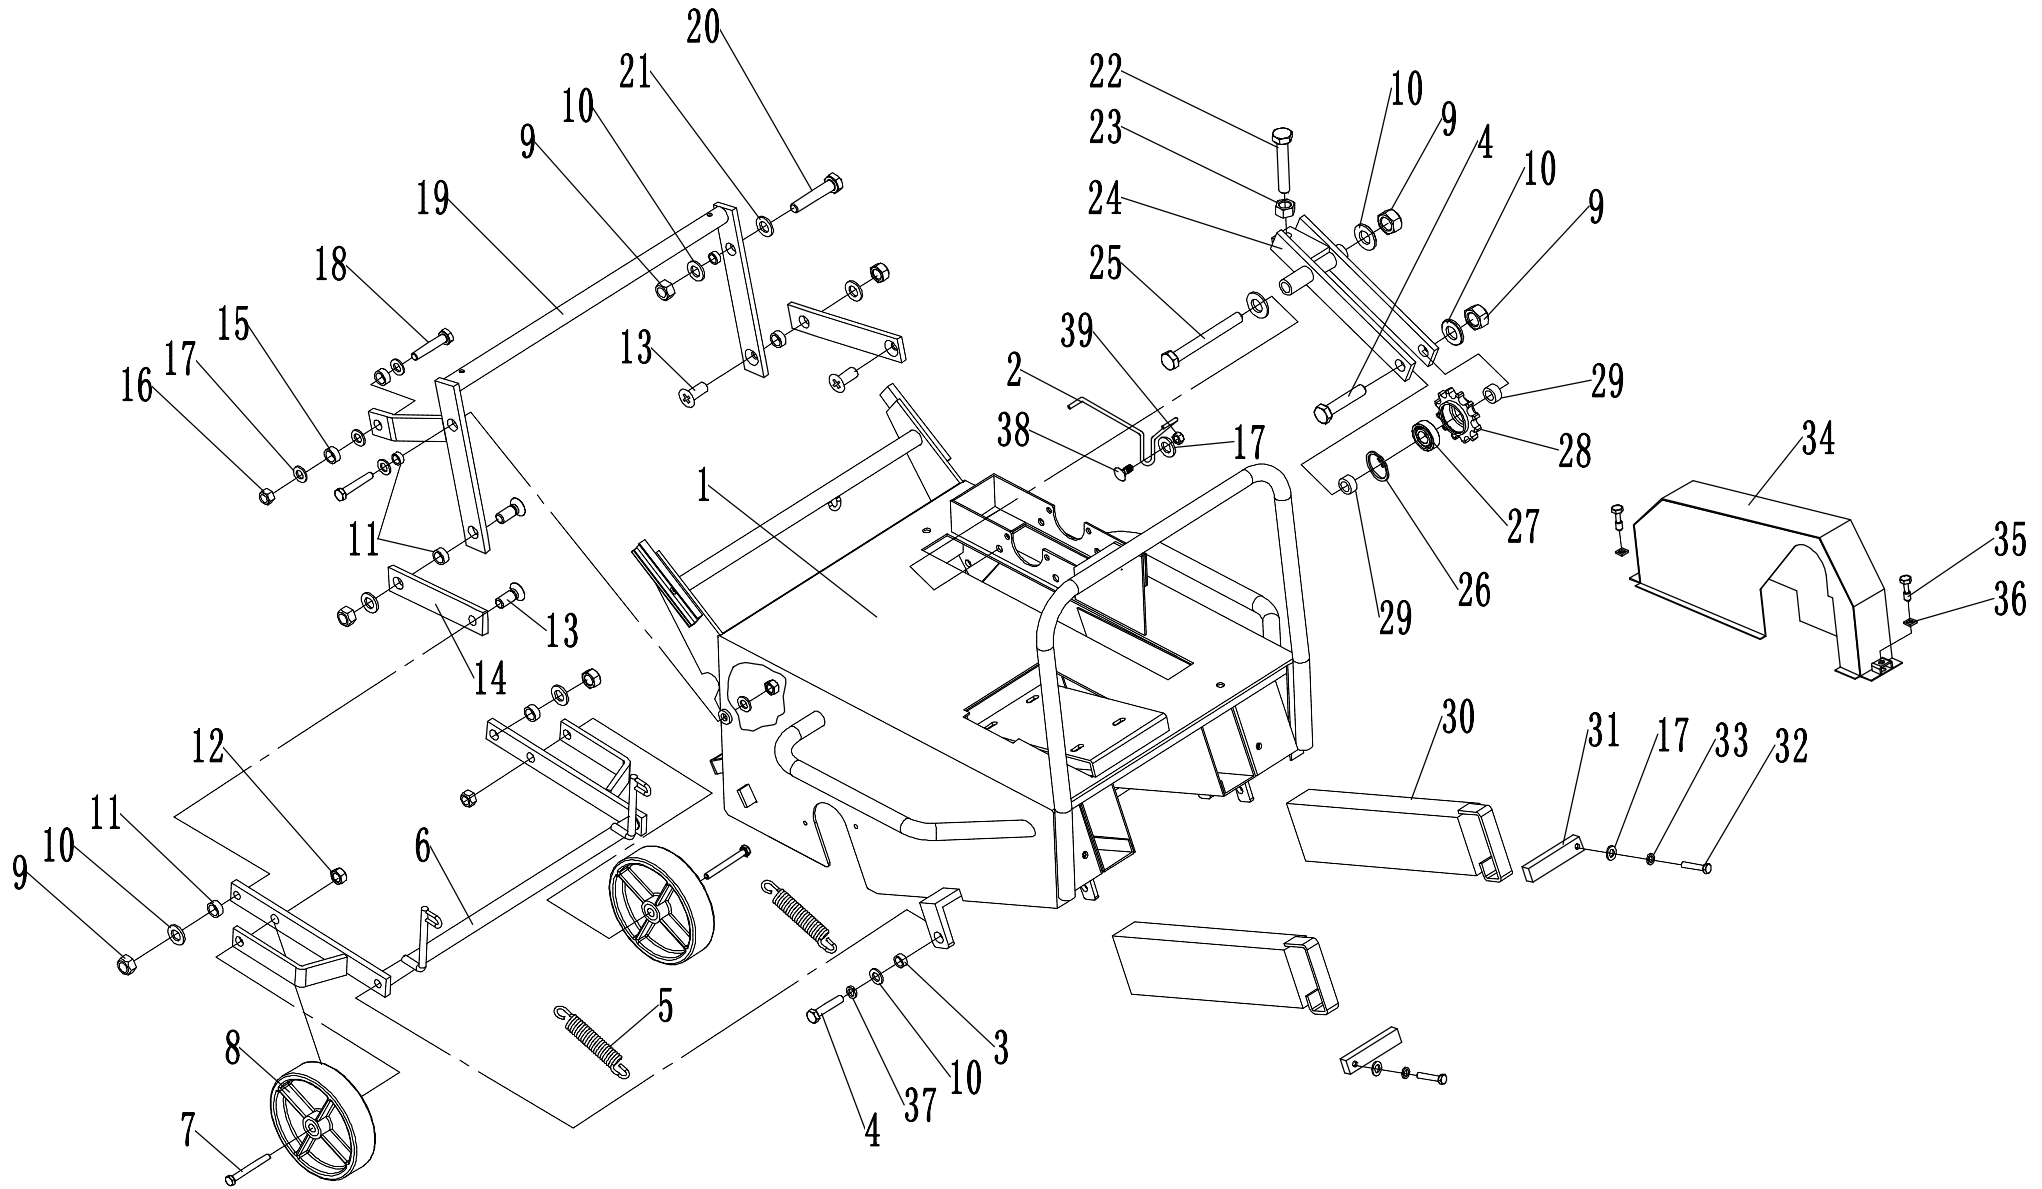

Model:WB456AH
Service code:WB456AH2206
Main body

2 Main body		
No.	ID Zboží	Název
1	45A0101010B1/49	Chassis
2	45A0222010	Limiter
3	45A0339010/03	Spacer
4	0101010050	Bolt - M10*50
5	45A0301010	Spring
6	45A0302010/22	Wheel Bracket
7	45A0308010	Wheel Bolt - M14*96
8	45A0309010	Wheel
9	0202010000	Lock Nut - M10
10	0301010000	Flat washer - M10
11	45A0338010/02	Spacer 2
12	0203014000	Lock Nut - M14
13	0108010030	Screw - M10*30
14	45A0310010/22	Linkage rod
15	45A0311010/02	Spacer 1
16	0202008000	Lock Nut - M8
17	0301008000	Flat washer - M8
18	0101008035	Bolt - M8*35
19	45A0312010/22	Press rod bracket
20	0101010040	Bolt - M10*40
21	0302010000	Big flat washer - M10
22	0101008040	Bolt - M8*40
23	0201008000	Nut - M8
24	45A0216010/22	Tensioner bracket
25	0101010100	Bolt - M10*100
26	0901030000	Circlip
27	6200-2RS	Bearing
28	51A0137010/02	Tensioner Sprocket
29	46R0130010/02	Spacer 2
30	45A0128010/22	Counterweight
31	45A0131010/22	Counterweight pressing plate
32	0101008020	Bolt -M8*25
33	0401008000	Spring washer
34	45A0132010B1/49	Belt cover
35	0120010035	Screw - M10*35
36	10CH1600000/02	Square washer - M10
37	0401010000	Spring washer - M10
38	0107008020	Bolt - M8*20
39	0203008000	Lock nut - M8

Model:WB456AH
Service code:WB456AH2206
Big pulley

4 Big pulley		
No.	ID Zboží	Název
1	0107008025	Bolt - M8*25
2	PFLSA204	Bearing
3	0203008000	Lock nut - M8
4	45A0212010/04	Small sprocket
5	45A0225010	Chain
6	45A0210010/04	Pulley shaft
7	1101006030	Key
8	1101006025	Key
9	45A0211010/04	Big pulley
10	0303008000	Big flat washer - M8
11	0401008000	Spring washer - M8
12	0101008020A	Bolt - M8*20
13	45A0224010	Belt
14	0301008000	Flat washer - M8