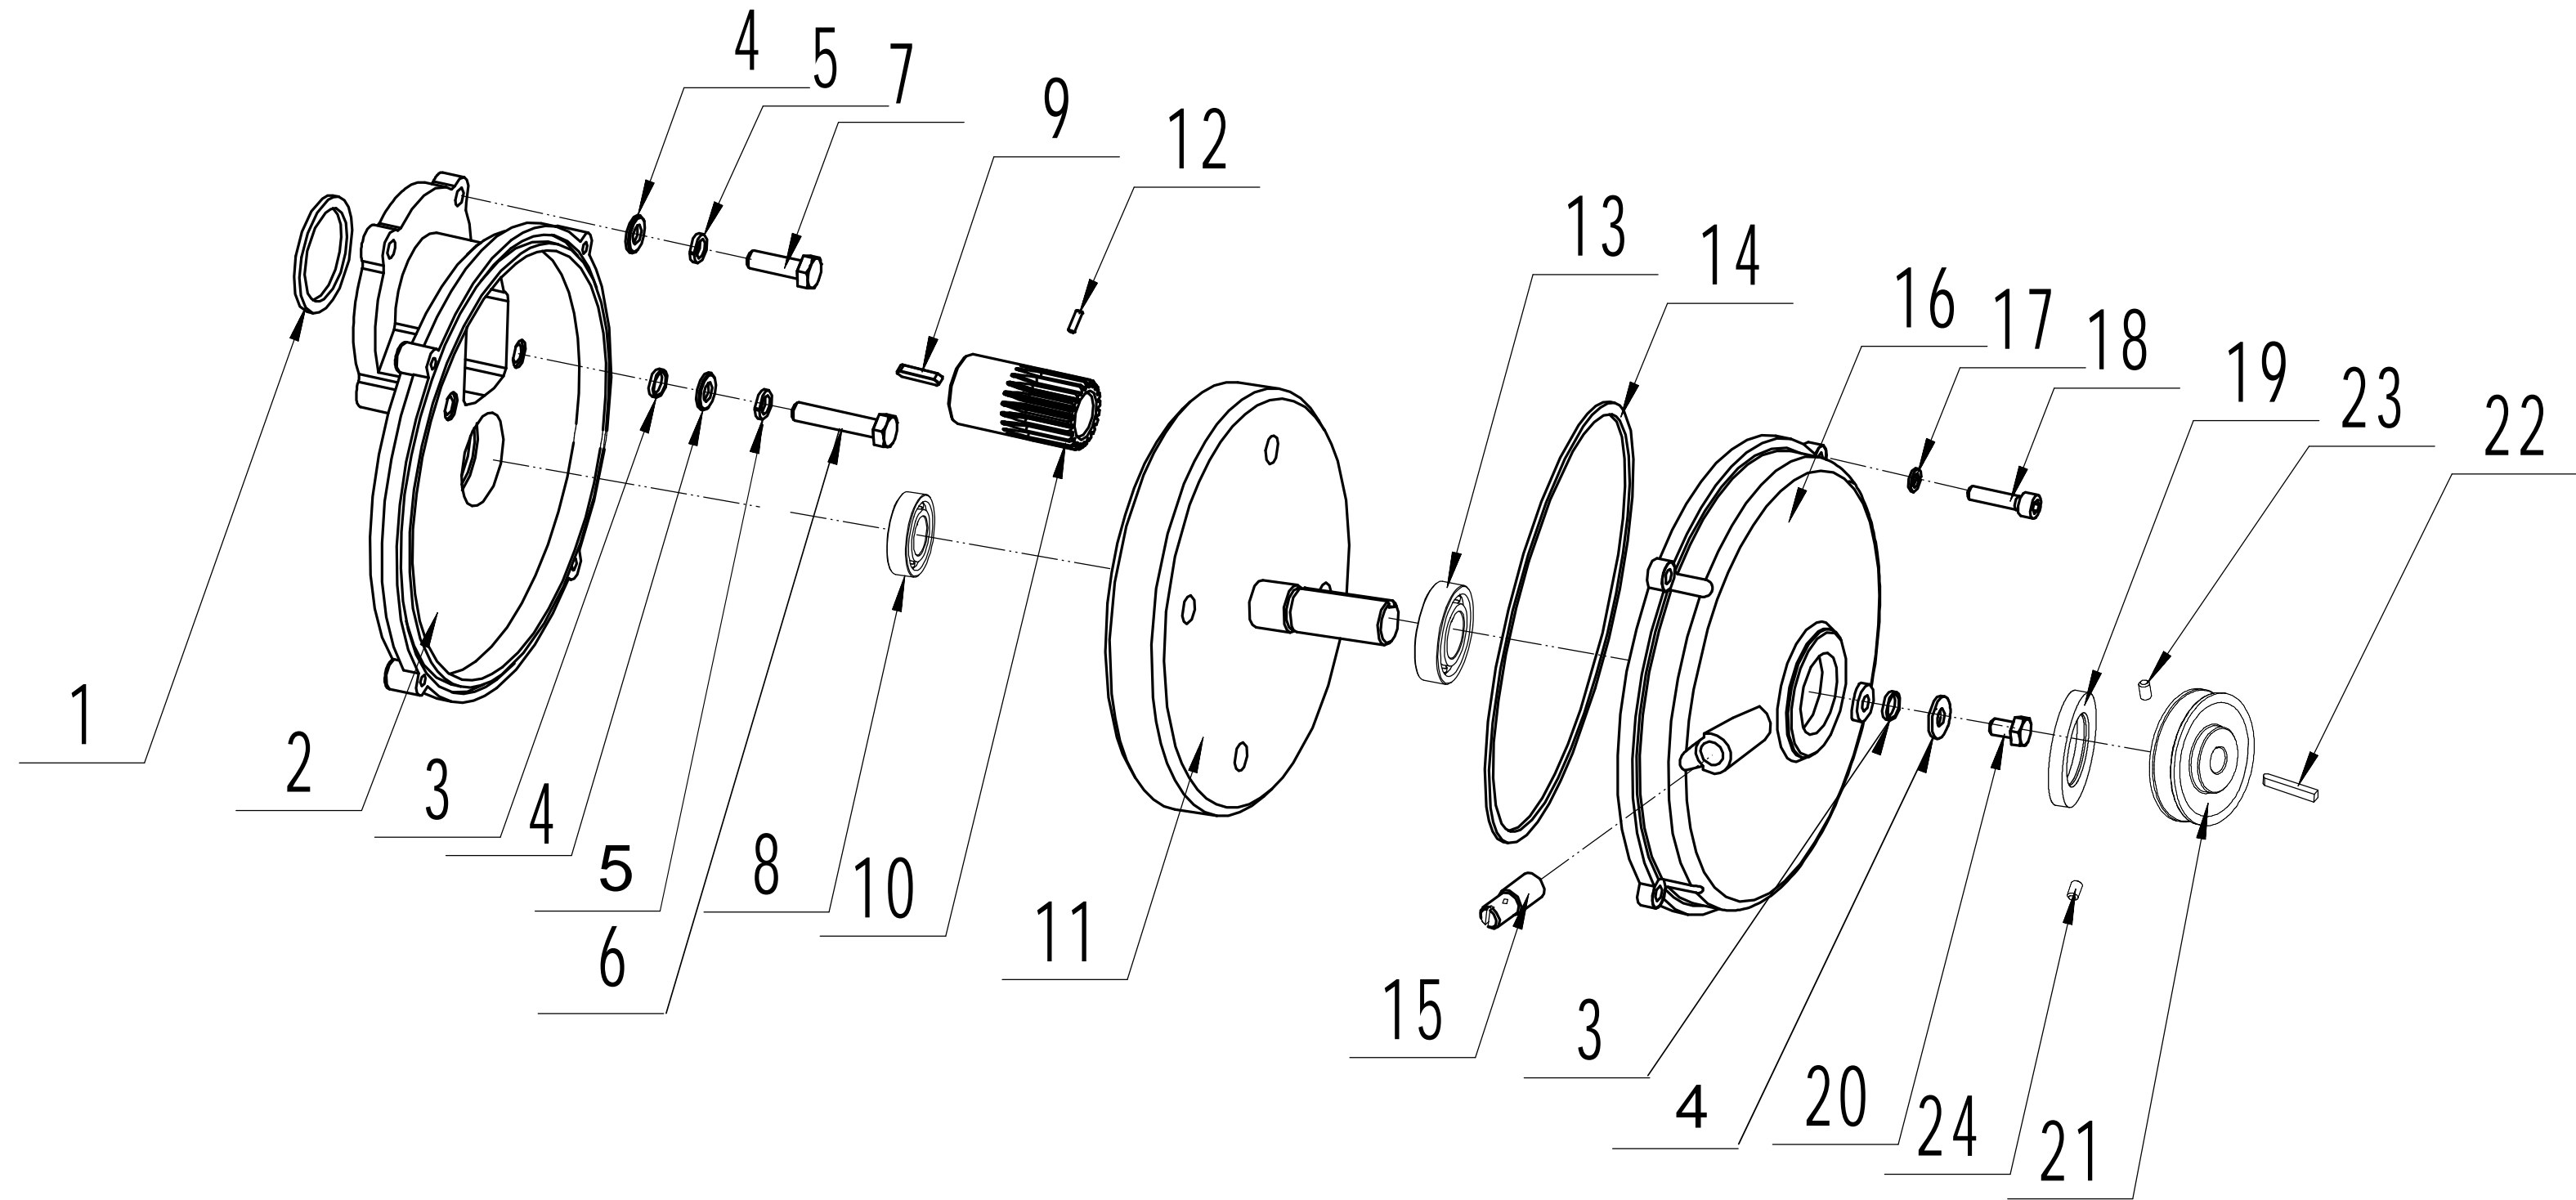

2 Gearbox part

Gearbox part list		
No.	ID Zboží	Název
1	1401040003	O Sealing ring
2	51A0607010	Gearbox rear cover
3	1401009002	O Sealing ring
4	0301008000	Washer - 8
5	0401008000	Spring washer
6	0101008055	Bolt - 8x55
7	0101008025	Bolt - 8x25
8	6203-2RS	Bearing
9	1101005020	Key
10	51A0608011	Gear
11	51A0602010	Gear
12	0103006012	Screw - M5x6
13	6204-2RS	Bearing
14	1401180003	O Sealing ring
15	51A0609010/04	Screw
16	51A0606010	Gearbox front cover
17	0401006000	Spring washer - 6
18	0103006025	Screw - M6x25
19	1501020035	Sealing ring
20	0101008012	Bolt - M8x12
21	45A0223010/04	Small pulley
22	1101005035	Key - 5x35
23	0103008010	Screw - M8x10
24	0103008016	Screw - M8x16