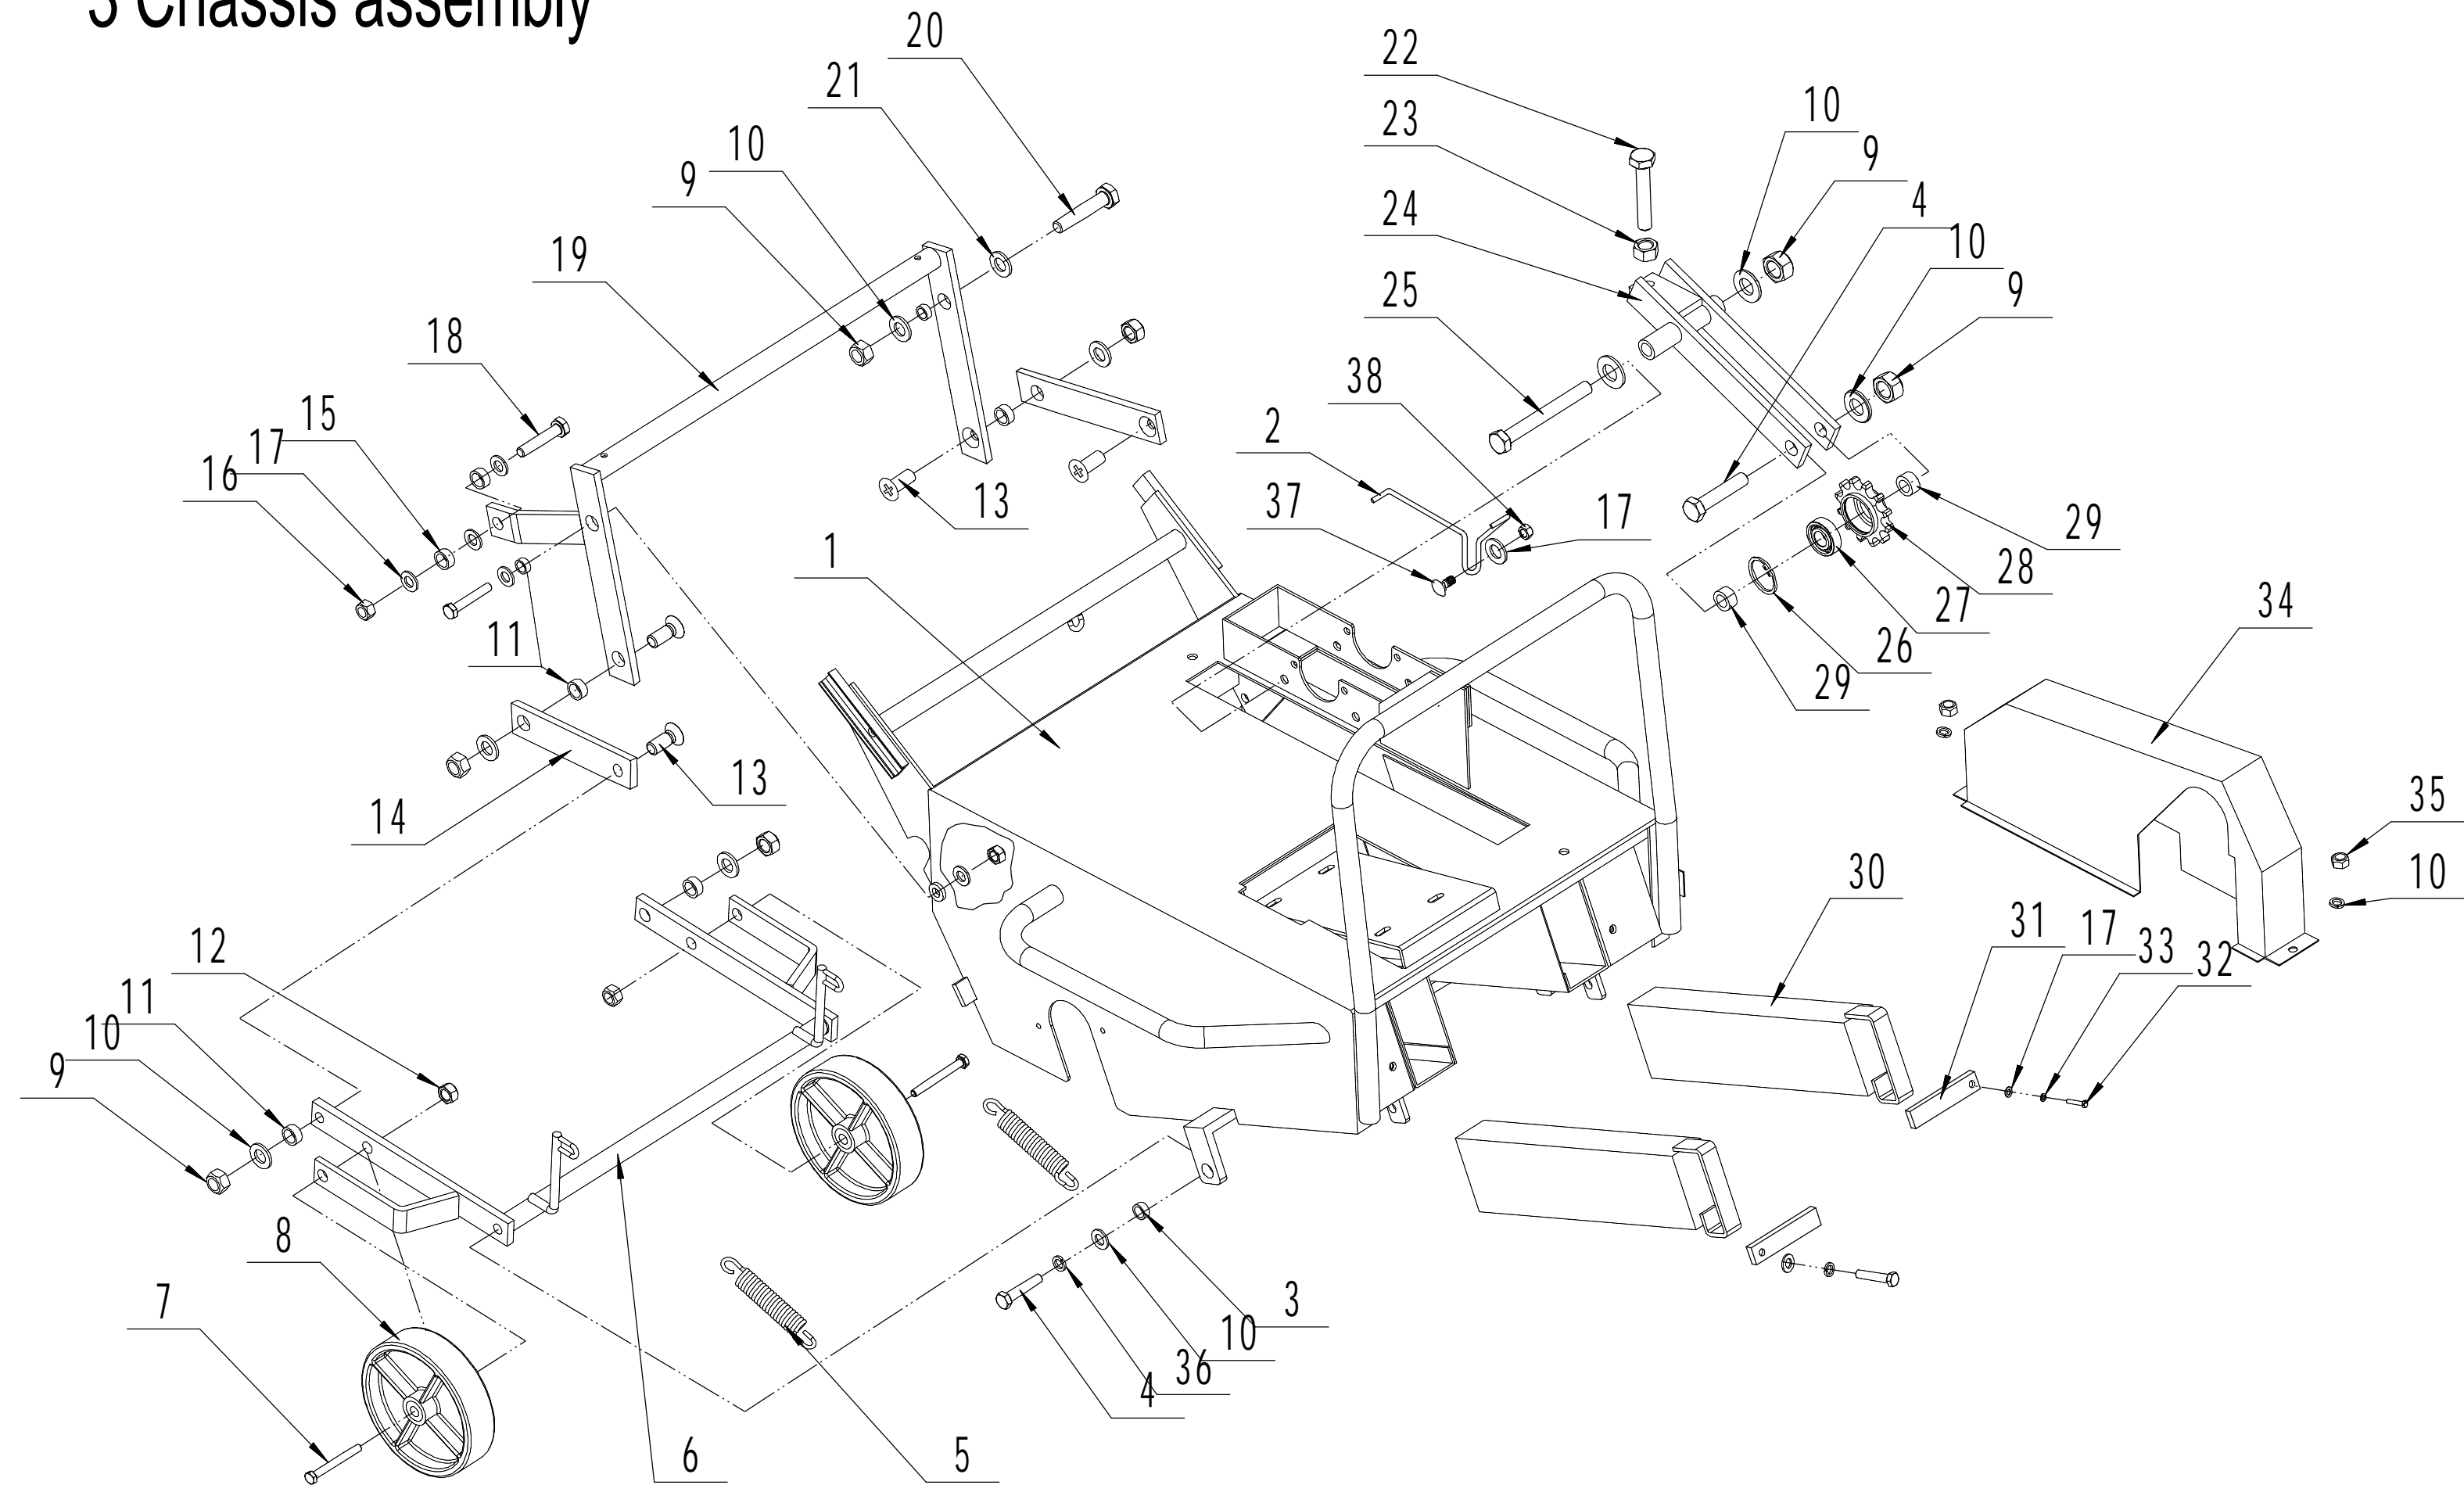

3 Chassis assembly

Chassis assembly parts list		
No.	ID Zboží	Název
1	53A0100000/49	Main frame weldment
2	45A0222010	Limit device
3	45A0339010/03	Partition
4	0101010050	Bolt - M10x50
5	45A0301010	Pull spring
6	53A0501000/22	Supporting frame of wheels
7	45A0308010	Bolt - M14x90
8	45A0309010	Wheel
9	0202010000	Nut - M10
10	0301010000	Washer - 10
11	45A0338010/02	Partition 2
12	0203014000	Nut - M14
13	0108010030	Screw - M10x30
14	45A0310010/22	Joint stick
15	45A0311010/02	Partition 1
16	0202008000	Nut - M8
17	0301008000	Washer - 8
18	0101008035	Bolt - M8x35
19	53A0502000/22	Pressing frame weldment
20	0101010040	Bolt - M10x40
21	0302010000	Big washer - 10
22	0101008045	Bolt - M8x45
23	0201008000	Nut - M8
24	45A0216010/22	Sproket frame
25	0101010100	Bolt - M10x100
26	0901030000	Check ring
27	6200-2RS	Bearing
28	51A0137010/02	Sproket wheel
29	46R0130010/02	Partition
30	45A0128010/22	Weight Block
31	45A0131010/22	Pressing plate of Weight Block
32	0101008020	Bolt - M8x25
33	0401008000	Spring washer
34	53A030000/49	Belt cover
35	0207010000	Nut - M10
36	0401010000	Spring washer - 10
37	0107008020	Bolt - M8x20
38	0203008000	Nut - M8